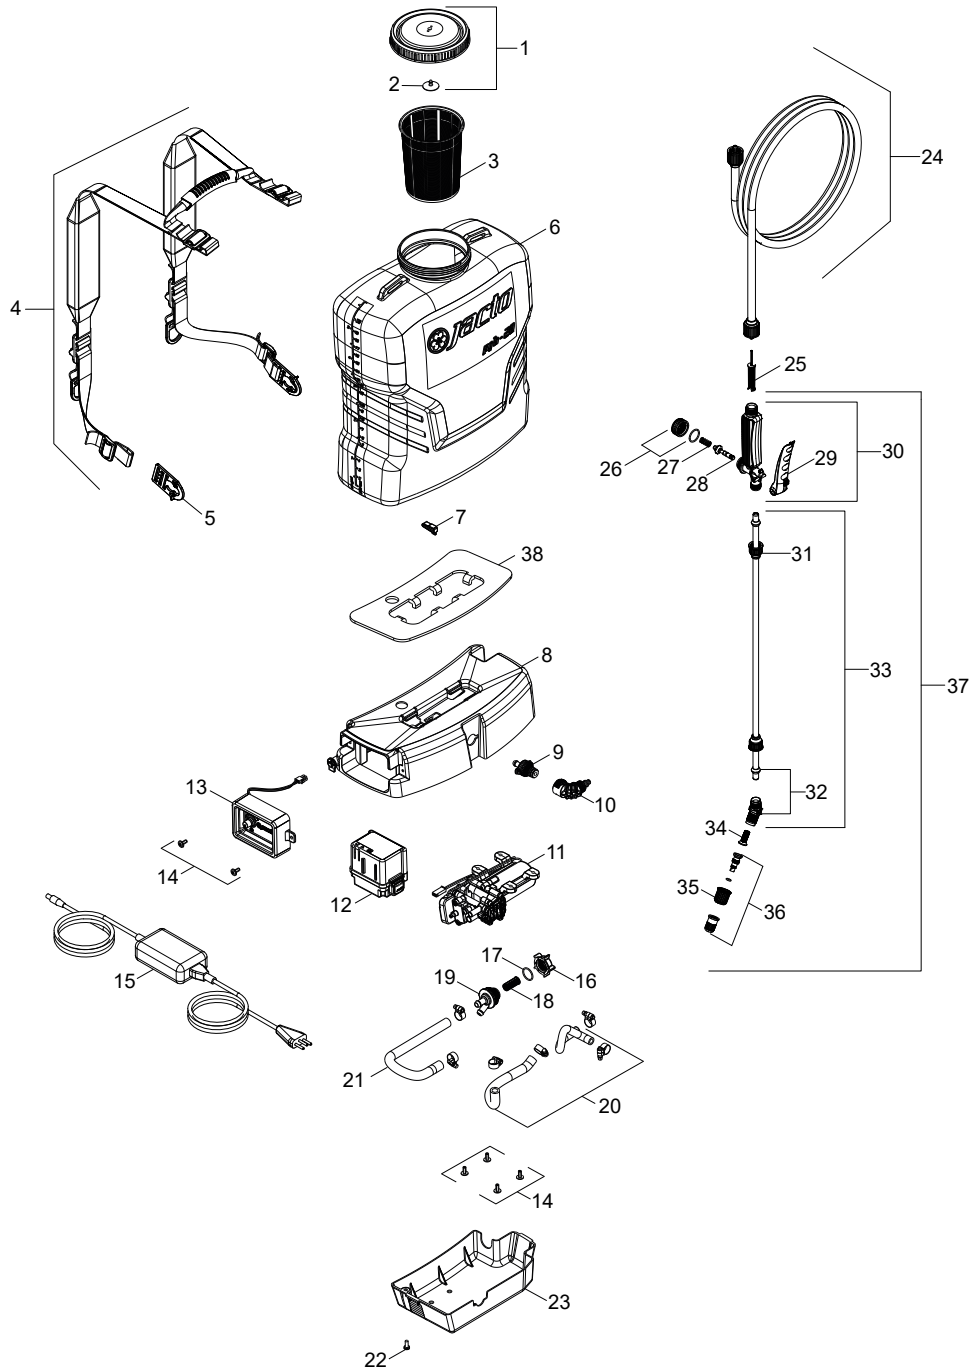

PARTS CATALOG

JACTO PJB

JACTO PJB

Nº	CODE	DESCRIPTION	IMAGE	QTY.	UTILIZATION	NCM HS CODE	EAN BARCODE
1	1220918	LID WITH DIAPHRAGM		1	PJ, HD, PJB, DJB, DJB-S	8424.90.90	7896660888286
2	1168542	LID DIAPHRAGM (NITRILICA)		1	PJH, PJ, XP, HD, PJB, DJB, DJB-S	4016.99.90	7909436909006
3	1220919	TANK STRAINER		1	PJ, HD, PJB, DJB, DJB-S	8424.90.90	7896660888309
4	1220618	COMPLETE BELT WITH TRANSPORT HANDLE		1	PJB, DJB	8424.90.90	7896660888316
5	1220973	BUCKLE		1	HD, PJB, DJB, DJB-S	8424.90.90	7909436915274
6	NA	TANK 20L		1	PJB-20	8424.90.90	7896660888330
6A	NA	TANK 16L		1	PJB-16	8424.90.90	7896660864907
7	1168397	BASE LOCK		1	XP, PJB, DJB, DJB-S	8424.90.90	7896660888378
8	1220641	ELECTRIC SPRAYER BASE		1	PJB, DJB	8424.90.90	7896660890302
9	1249239	CONNECTION AND SEAL		1	PJB (v2020), DJB (v2020) DJB-S	3926.90.90	7909436952590
10	1268712	QUICK CONNECTOR KIT		1	PJB (v2020), DJB (v2020)	8424.90.90	7909436938761
11	1265961	ELECTRIC PUMP		1	PJB, DJB, DJB-S	8424.90.90	7909436937276
12	1268737	BATTERY JB 1680		1	PJB, DJB, DJB-S	4016.93.00	7909436939010
13	1268711	COMPLETE PANEL WITH POTENTIOMETER		1	PJB	4016.93.00	7909436941013
14	1220622	FLANGE HEAD SCREW PHILLIPS SLOT 5 X 12 MM		1	PJB, DJB, DJB-S	7318.15.00	7909436907286
15	1223797	PLUG TYPE A CHARGER		1	PJB, DJB	8504.40.10	7896660894140
16	1268710	FILTER CAP		1	PJB (v2020)	8421.99.99	7909436938754