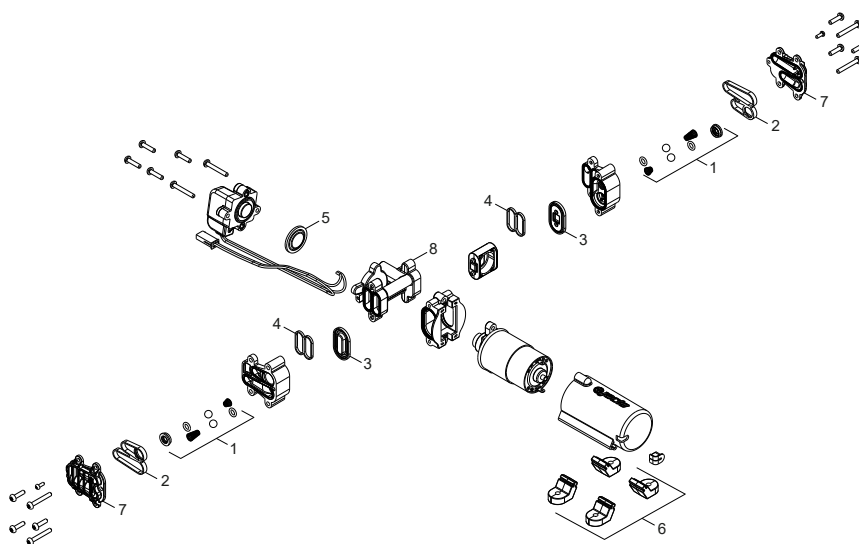

PUMP

Nº	CODE	DESCRIPTION	IMAGE	QTY.	UTILIZATION	NCM HS CODE	EAN BARCODE
1	1265959	VALVE AND SEALS KIT		1	PJB, DJB, DJB-S	8481.80.95	7909436944809
2	1265948	PUMP HEAD SEAL (JEP)		1	PJB, DJB, DJB-S	3926.90.90	7909436936415
3	1265943	PUMP DIAPHRAGM		1	PJB, DJB, DJB-S	3926.90.90	7909436948531
4	1265947	DISTRIBUTOR SEAL		1	PJB, DJB, DJB-S	3926.90.90	7909436936101
5	1265958	PRESSURE SWITCH MEMBRANE		1	PJB, DJB, DJB-S	3926.90.90	7909436936422
6	1279431	RUBBER FEET		1	PJB, DJB, DJB-S	8424.90.90	7909436952903
7	1279437	PUMP HEAD COVER (JEP)		1	PJB, DJB, DJB-S	8413.91.90	7909436953016
8	1279454	PUMP DISTRIBUTOR (JEP)		1	PJB, DJB, DJB-S	8424.90.90	7909436953023